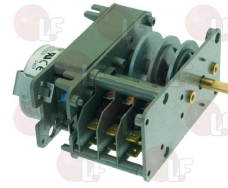

3322261 PROGRAMMER P265 3 CAMS

cycle 4 minutes
230V 50/60Hz
counter-clockwise rotation
D-shaped pin $\varnothing$ 6x4.6 mm
for Dishwasher (NUOVA SIMONELLI) KIARA6CF
for Dishwasher (SAB ITALIA) C50H
for Dishwasher (SO.WE.BO.) 1342 - 701 - 752 - 824
for Dishwasher (STORME) LT500T
for Glasswasher/Cupwasher (AFI) A35Z2
for Glasswasher/Cupwasher (IME OMNIWASH) DUE - UNO
for Glasswasher/Cupwasher (SOTAL) C230