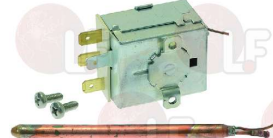

NOSEM

Suitable for:

3444269 SINGLE-PHASE THERMOSTAT 52°C
covered capillary 1000 mm
bulb $\varnothing$ 6.5x95 mm
15A 250V
for Dishwasher (AFI) A600 - A900
for Dishwasher (IME OMNIWASH)
for Dishwasher (SAB ITALIA) C50H
for Dishwasher (SO.WE.BO.)
for Glasswasher/Cupwasher (AFI) A35 - A35Z2 - A36
for Glasswasher/Cupwasher (NOSEM) R1010
for Glasswasher/Cupwasher (SAB ITALIA) C35 - C36