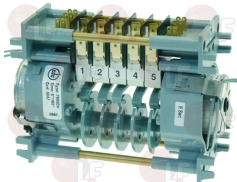

3322260 PROGRAMMER 7805DV 5 CAMS

50Hz - without pin
1° cycle 6" - 2° cycle 180"
for Dishwasher (IME OMNIWASH) GL1040 - GL1240
SEI1PCQ
for Dishwasher (SAB ITALIA) K1.5P
for Dishwasher (UNIC) A61A
for Dishwasher hood type (AFI) A1000L
for Dishwasher hood type (HILTA) W13
for Dishwasher hood type (NOSEM) K601
for Dishwasher hood type (NUOVA SIMONELLI) LTM1500
for Dishwasher hood type (SO.WE.BO.) 6.1P
for Dishwasher hood type (STORME) L501