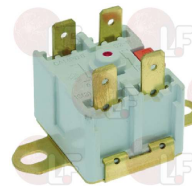

3744070 SAFETY THERMOSTAT FOR TANK 85°C

4 contacts 16A 250V
for Dishwasher hood type (AFI) A1000L
for Dishwasher hood type (EUROSYSTEM) PRO600
for Dishwasher hood type (HILTA) W13 - W15
for Dishwasher hood type (IME OMNIWASH) SEI2P SEI2PS
for Dishwasher hood type (NOSEM) K601 - K602
for Dishwasher hood type (NUOVA SIMONELLI) LTM1500 LTM1600
for Dishwasher hood type (SAB ITALIA) K5.1P
for Dishwasher hood type (SO.WE.BO.) 6.1P - 6.2P
for Dishwasher hood type (SOTAL) C1300
for Dishwasher hood type (STORME) L501 - L502
for Dishwasher hood type (UNIC) A61