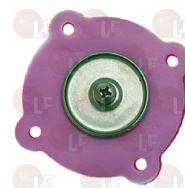

NOSEM

Rinse aid pumps and accessories

3090070 HYDRAULIC RINSE AID INJECTOR IB1

with smooth connecting tube ø 10 mm
 flow rate regulator

NOSEM

3090073 INJECTOR DIAPHRAGM

for Dishwasher (SO.WE.BO.) NK6.2P - 601CQ - 601CT
 661CQ - 661CT - 824
 for Glasswasher/Cupwasher (SO.WE.BO.) 712CQ
 712CT