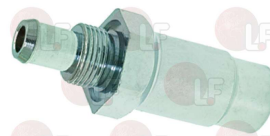

3243526 LOWER RINSE SUPPORT

for Dishwasher (AFI) A600
for Dishwasher (EUROSYSTEM) PRO400
for Dishwasher (HILTA) S41 - S42
for Dishwasher (IME OMNIWASH) 4Q82
for Dishwasher (NOSEM) C5000 - C5010 - C5020
NC501
for Dishwasher (NUOVA SIMONELLI) KIARA6
for Dishwasher (SAB ITALIA) C50H
for Dishwasher (SO.WE.BO.) 824
for Dishwasher (SOTAL) F600
for Dishwasher (STORME) LT500
for Dishwasher (UNIC) A410E
for Glasswasher/Cupwasher (NOSEM) NR101
for Glasswasher/Cupwasher (SO.WE.BO.) ONECQ
ONECT