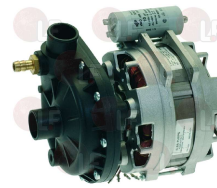

3122432 ELECTRO-PUMP AP 1629030SX 0,30HP 230V

inlet external $\varnothing$ 32 mm - outlet external $\varnothing$ 31 mm
motor revolutions 2800
0.30HP 230V 50Hz - capacitor 10 μ f
for Dishwasher (SO.WE.BO.) 601 - 701
for Glasswasher/Cupwasher (AFI) A35 - A35Z2 - A36
for Glasswasher/Cupwasher (EUROSYSTEM) PRO100
PRO200
for Glasswasher/Cupwasher (HILTA) RB10 - RB22
SB10 - SB22
for Glasswasher/Cupwasher (IME OMNIWASH) JOLLY
UNOA - UNOQ - UNOT
for Glasswasher/Cupwasher (NOSEM) C2010L - C4010L
NR101 - R1010
for Glasswasher/Cupwasher (NUOVA SIMONELLI) KIARA1
for Glasswasher/Cupwasher (SAB ITALIA) C35 - C36