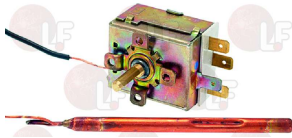

Suitable for:

3444268 SINGLE-PHASE THERMOSTAT 0-90°C
covered capillary 1000 mm
bulb $\varnothing$ 6.5x95 mm
15A 250V
D shaft $\varnothing$ 6x4.6 mm
for Dishwasher (IME OMNIWASH)
for Dishwasher (RANCILIO) - Series LS
for Glasswasher/Cupwasher (RANCILIO) - Series LT