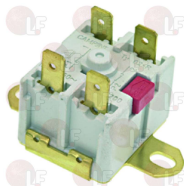

Thermostats

3444246 SAFETY THERMOSTAT FOR BOILER 100°C

4 contacts 16A 250V
for Dishwasher (AFI) A600 - A900
for Dishwasher (SAB ITALIA) C50H
for Dishwasher (SO.WE.BO.)
for Dishwasher (UNIVERBAR) BRAMA - CASTA - COSMO
LOGOS - LOGOSD - MIDI50 - MIDI50D - OMEGA
OMEGAD - SINCRO - SINCROD - TOP
for Dishwasher hood type (IME OMNIWASH) SEI1P SEI2P
for Dishwasher hood type (UNIVERBAR) COMPACT
for Glasswasher/Cupwasher (AFI) A35 - A35Z2 - A36
for Glasswasher/Cupwasher (NOSEM) R1010
for Glasswasher/Cupwasher (SAB ITALIA) C35 - C36
for Glasswasher/Cupwasher (UNIVERBAR) BET37
BET37D - BET40 - BET40D - ERGON - ERGOND