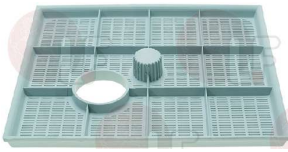

3448177 COMPLETE OVERFLOW PIPE \varnothing 35x165 mm
 in plastic
 for QUATTRO Q-T-BA

NOSEM

Suitable for:

NOSEM

Suitable for:

Filters

3160321 FILTER 230x200 mm

for Dishwasher (AFI) A600
 for Dishwasher (EUROSYSTEM) PRO400
 for Dishwasher (HILTA) S41 - S42
 for Dishwasher (IME OMNIWASH) 4Q82
 for Dishwasher (NOSEM) C5000 - C5010 - C5020
 NC501
 for Dishwasher (NUOVA SIMONELLI) KIARA6
 for Dishwasher (SAB ITALIA) C50H
 for Dishwasher (SO.WE.BO.) 824
 for Dishwasher (SOTAL) F600ECO
 for Dishwasher (STORME) LT500M - LT500T
 for Dishwasher (UNIC) A410E