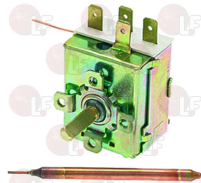

NOSEM

3444004 THERMOSTAT TR2 0-90°C
D-shaped pin $\varnothing$ 6x4.6 mm
capillary 1500 mm - 15A 250V
bulb $\varnothing$ 6.5x95 mm
for Dishwasher (BONNET) INO36
for Dishwasher (COMENDA) F20 - F45 - LF320
for Dishwasher (LINEA BLANCA) LC-1500 - LC-1700
LC-2000 - LC-2300 - LC-2300TR - LC-2600
LC-2800
for Dishwasher (SAMMIC)
for Dishwasher (THIRODE) VSL450
for Dishwasher conveyor type (COMENDA) - Series AC
Series ACR - Series ACS - Series S - Series SNL
for Dishwasher hood type (LINEA BLANCA) LC-3500
LC-4000
for Glasswasher/Cupwasher (COMENDA) B11T